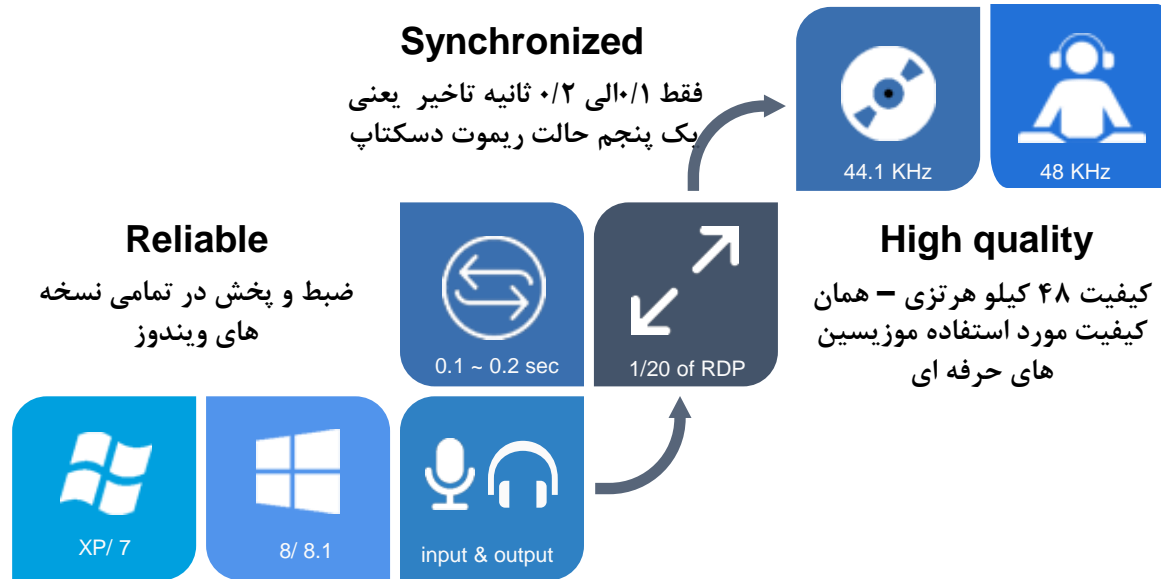

صدایی با کیفیت

ارائه صدایی واقعی و همزمان